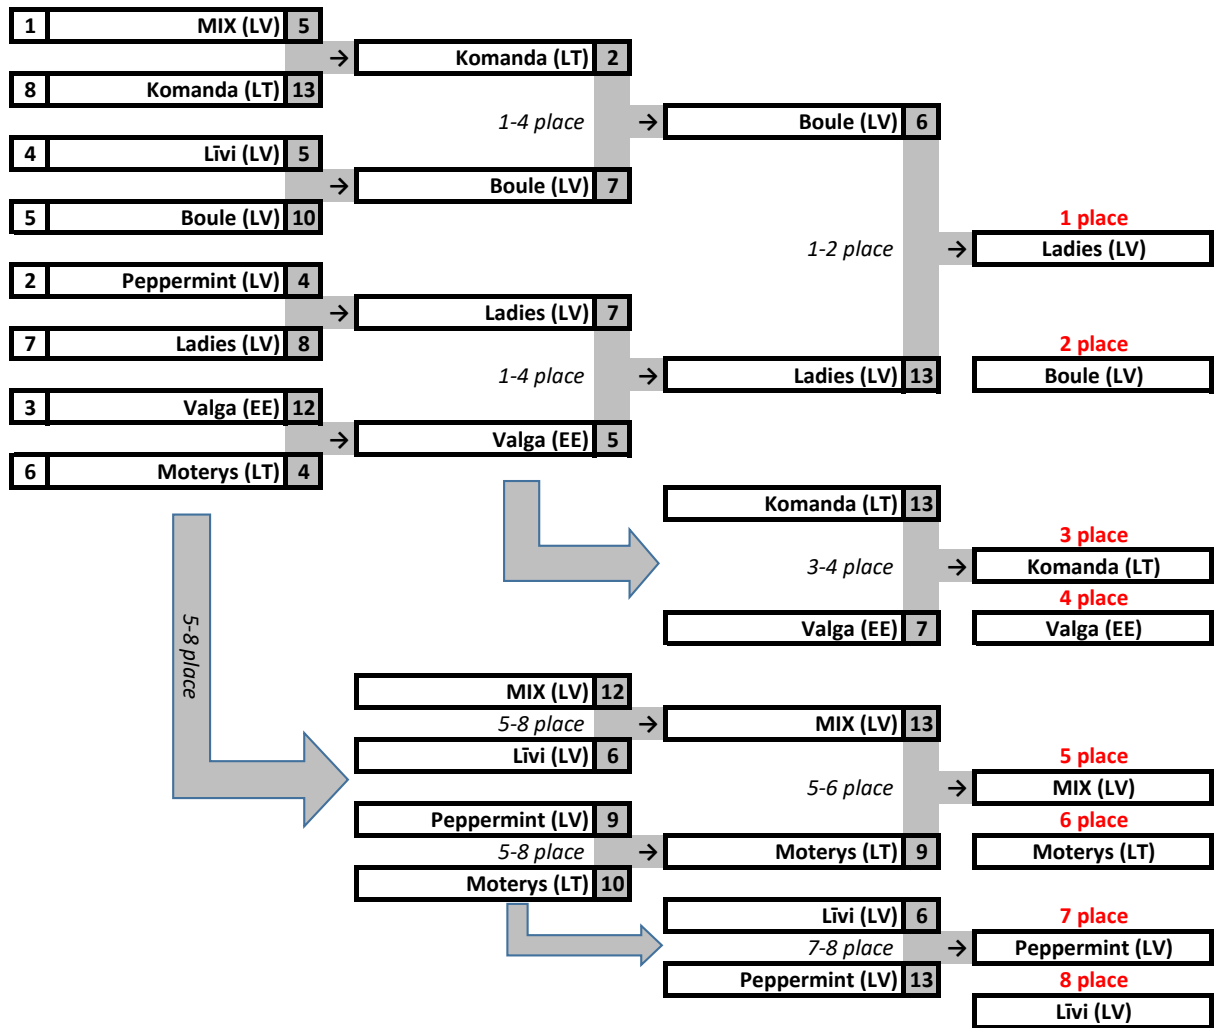

Baltic Cup 2019 LATVIA Women Final Round

1 - 8 place